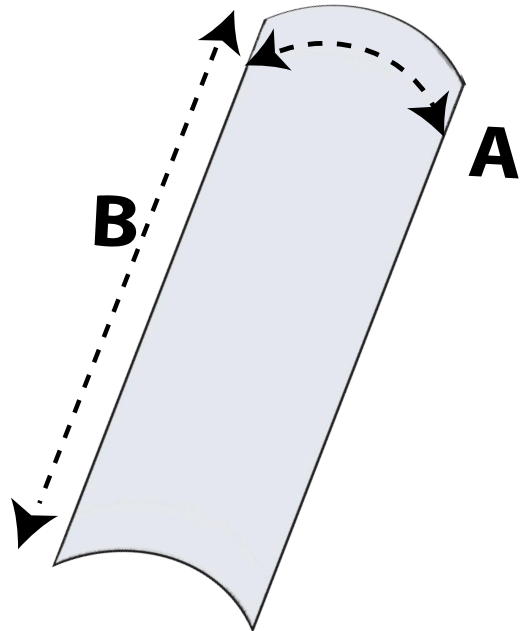

Tanning Acrylic Measurements

Model Name

Approximate year of manufacture

Number of Lamps in Bench (bottom)

Number of Lamps in Canopy (top)

Replacing bench or canopy?

Bench Canopy

Is the acrylic curved or flat?

Curved Flat (skip measurement A)

Width of Curve in Inches (A) (only if curved)

Length in Inches (B)

Width in Inches (C)

Floor to Centerline in Inches (D)

Desired Thickness (E)

Mark the location of unique features and notches on the diagram & describe briefly below:
